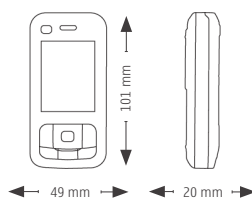

www.europe.nokia.com/6110

Available colors

Grey

Dimensions

Weight: 125 g with battery
Volume: 89 cc

NOKIA
Connecting People