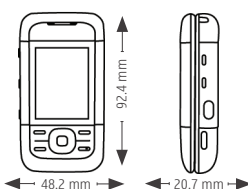

* Note: Actual achieved speeds may vary depending on network support

** Operation times vary depending on the network and usage.

www.europe.nokia.com/5300

Available colors

White/Red White/Dark Grey Black

Dimensions

Weight: 106.5 g