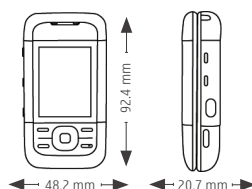

Personal Information Management (PIM)

- Animated screensavers and wallpapers
- Alarm clock
- Reminders
- Stopwatch
- Countdown timer
- Calculator
- Calendar
- Notes

Sales Package Contents

- Nokia 5200 Phone
- HS-47 stereo headset
- CD ROM (for some regions)
- Battery BL-5B
- User guide

Power Management

- Battery BL-5B
- Talk time*: Up to 3.2 hrs
- Standby time*: Up to 263 hrs

* Operation times vary depending on the network and usage

www.europe.nokia.com/5200

Available colors

White/Blue

White/Red

Black

Dimensions

Weight: 104 g
Volume: 85 cc